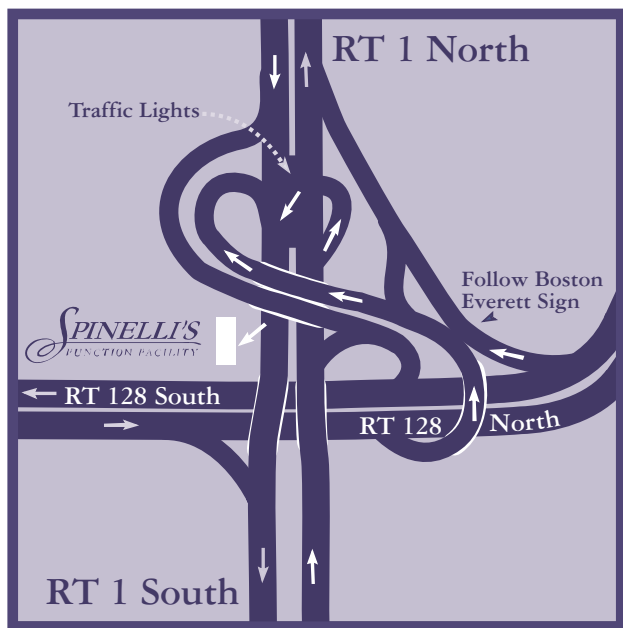

# DIRECTIONS

Located on U.S Route 1 in Peabody/Lynnfield, just north of Route 128, Spinelli's Function Facility is within minutes of cities and towns on the north shore.

## FROM THE SOUTH SHORE

Take Route 128/I 95 North to Exit 44B. Route 1 North/South. Follow the signs to Route 1 North/South. Stay to the left. Take the exit to Route 1 South around and Spinelli's Function Facility will be on the right.

## FROM GLOUCESTER

Take Route 128/I 95 North to Exit 44. Route 1 North/South. Follow the signs to Route 1 North/South. Stay to the left. Follow Route 1 South around and Spinelli's Function Facility will be on the right.

## FROM THE AIRPORT

Take Route 1 North. After you pass the Holiday Inn and just after you drive under 128, turn right at the U-turn exit to return to Route 1 South. Spinelli's Function Facility will be on your right just after you drive under 128 again. *(Right across the road from the Holiday Inn.)*